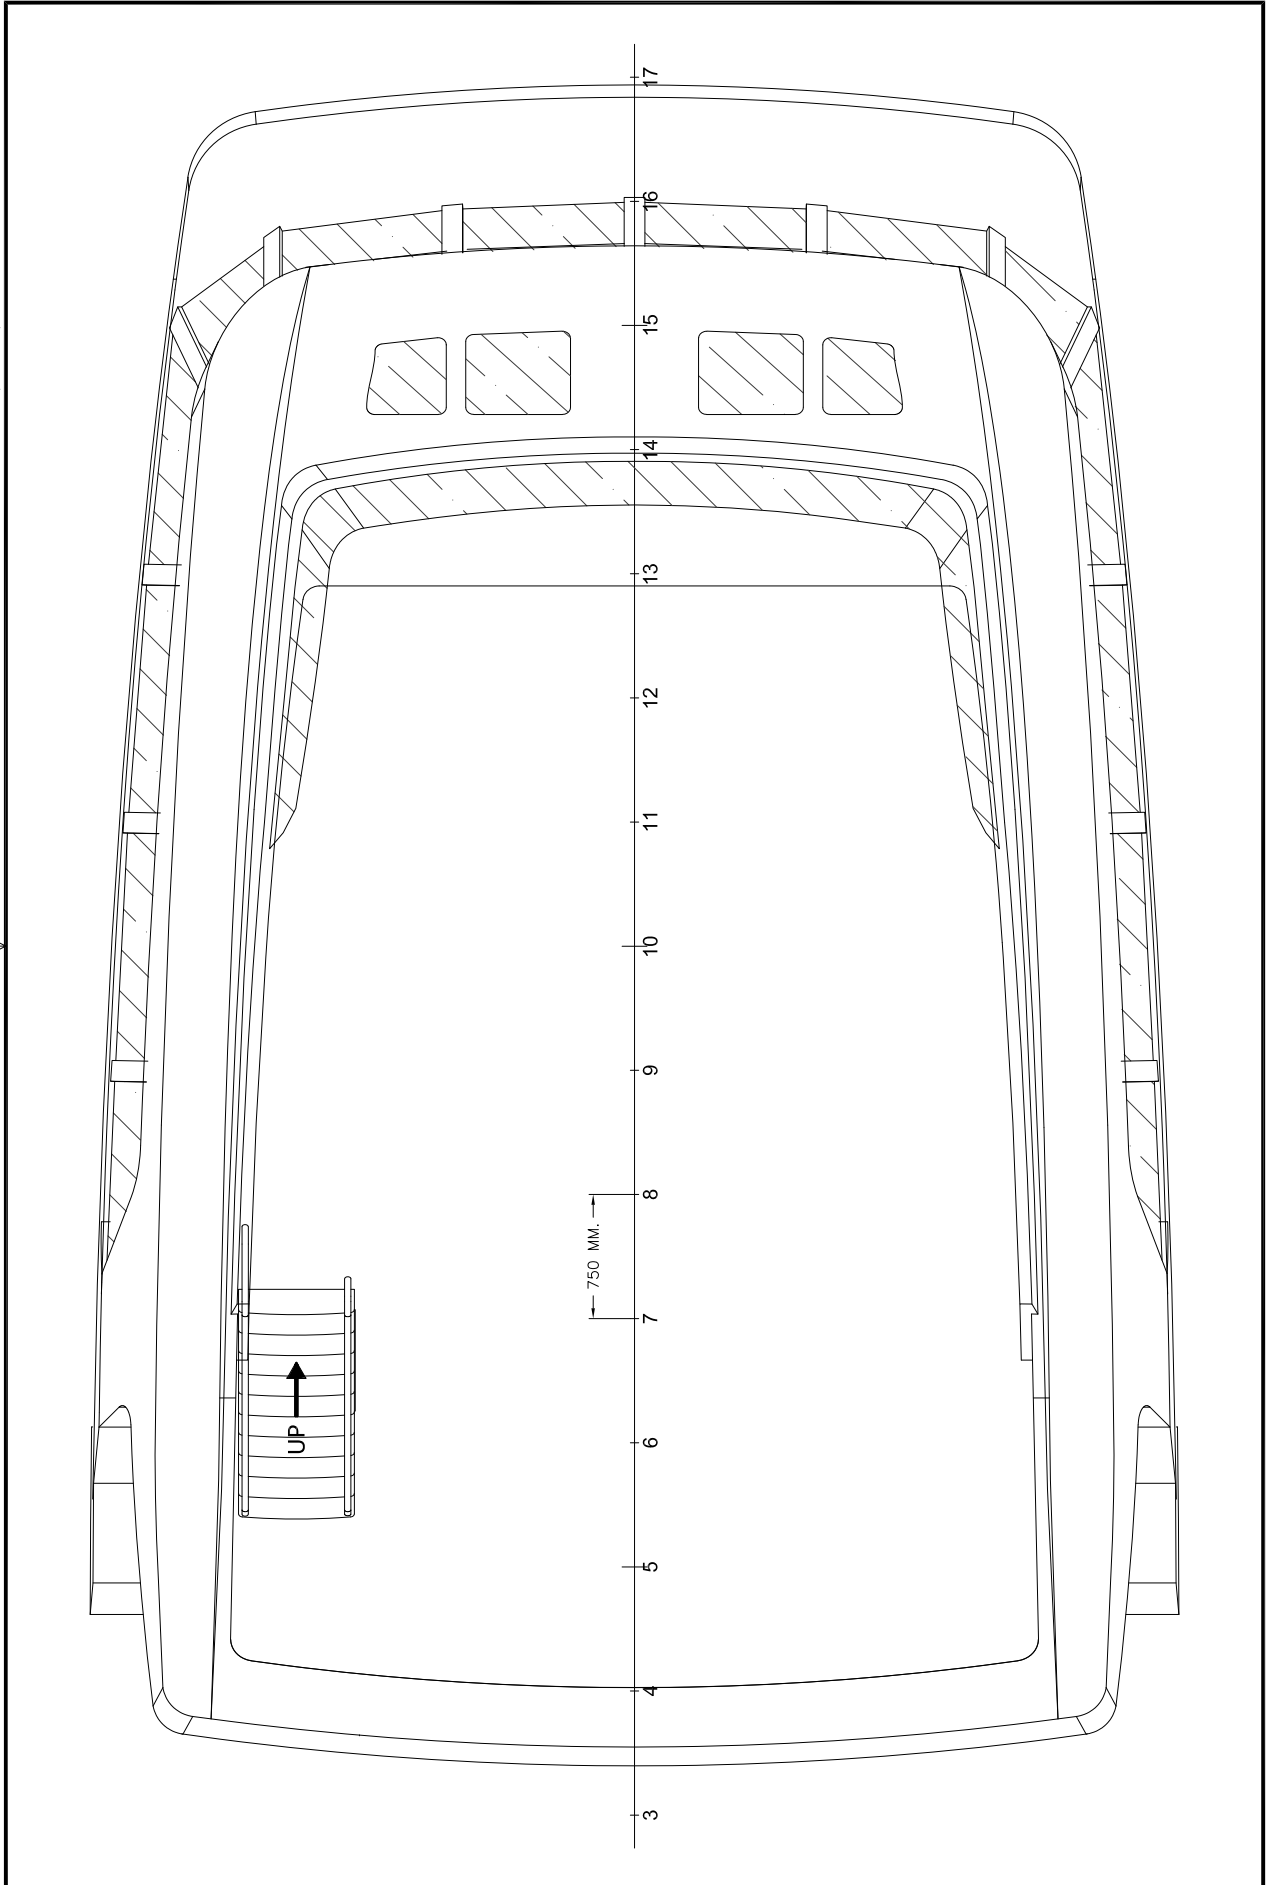

CATA[®] MARIS

19.10.2020.2020

Catmar Explorer 55

Layouts for your creative ideas

Be creative:

Copy the plans and draw in your own ideas and imagination about the layout and design of the decks

Then send us your ideas so that we can check them for feasibility and make you an estimate

MARIMECS – CATMAR EXPLORER 55

SIZE A4 (1:40)

SIZE A4 (1:50)

MARIMECS – CATMAR EXPLORER 55