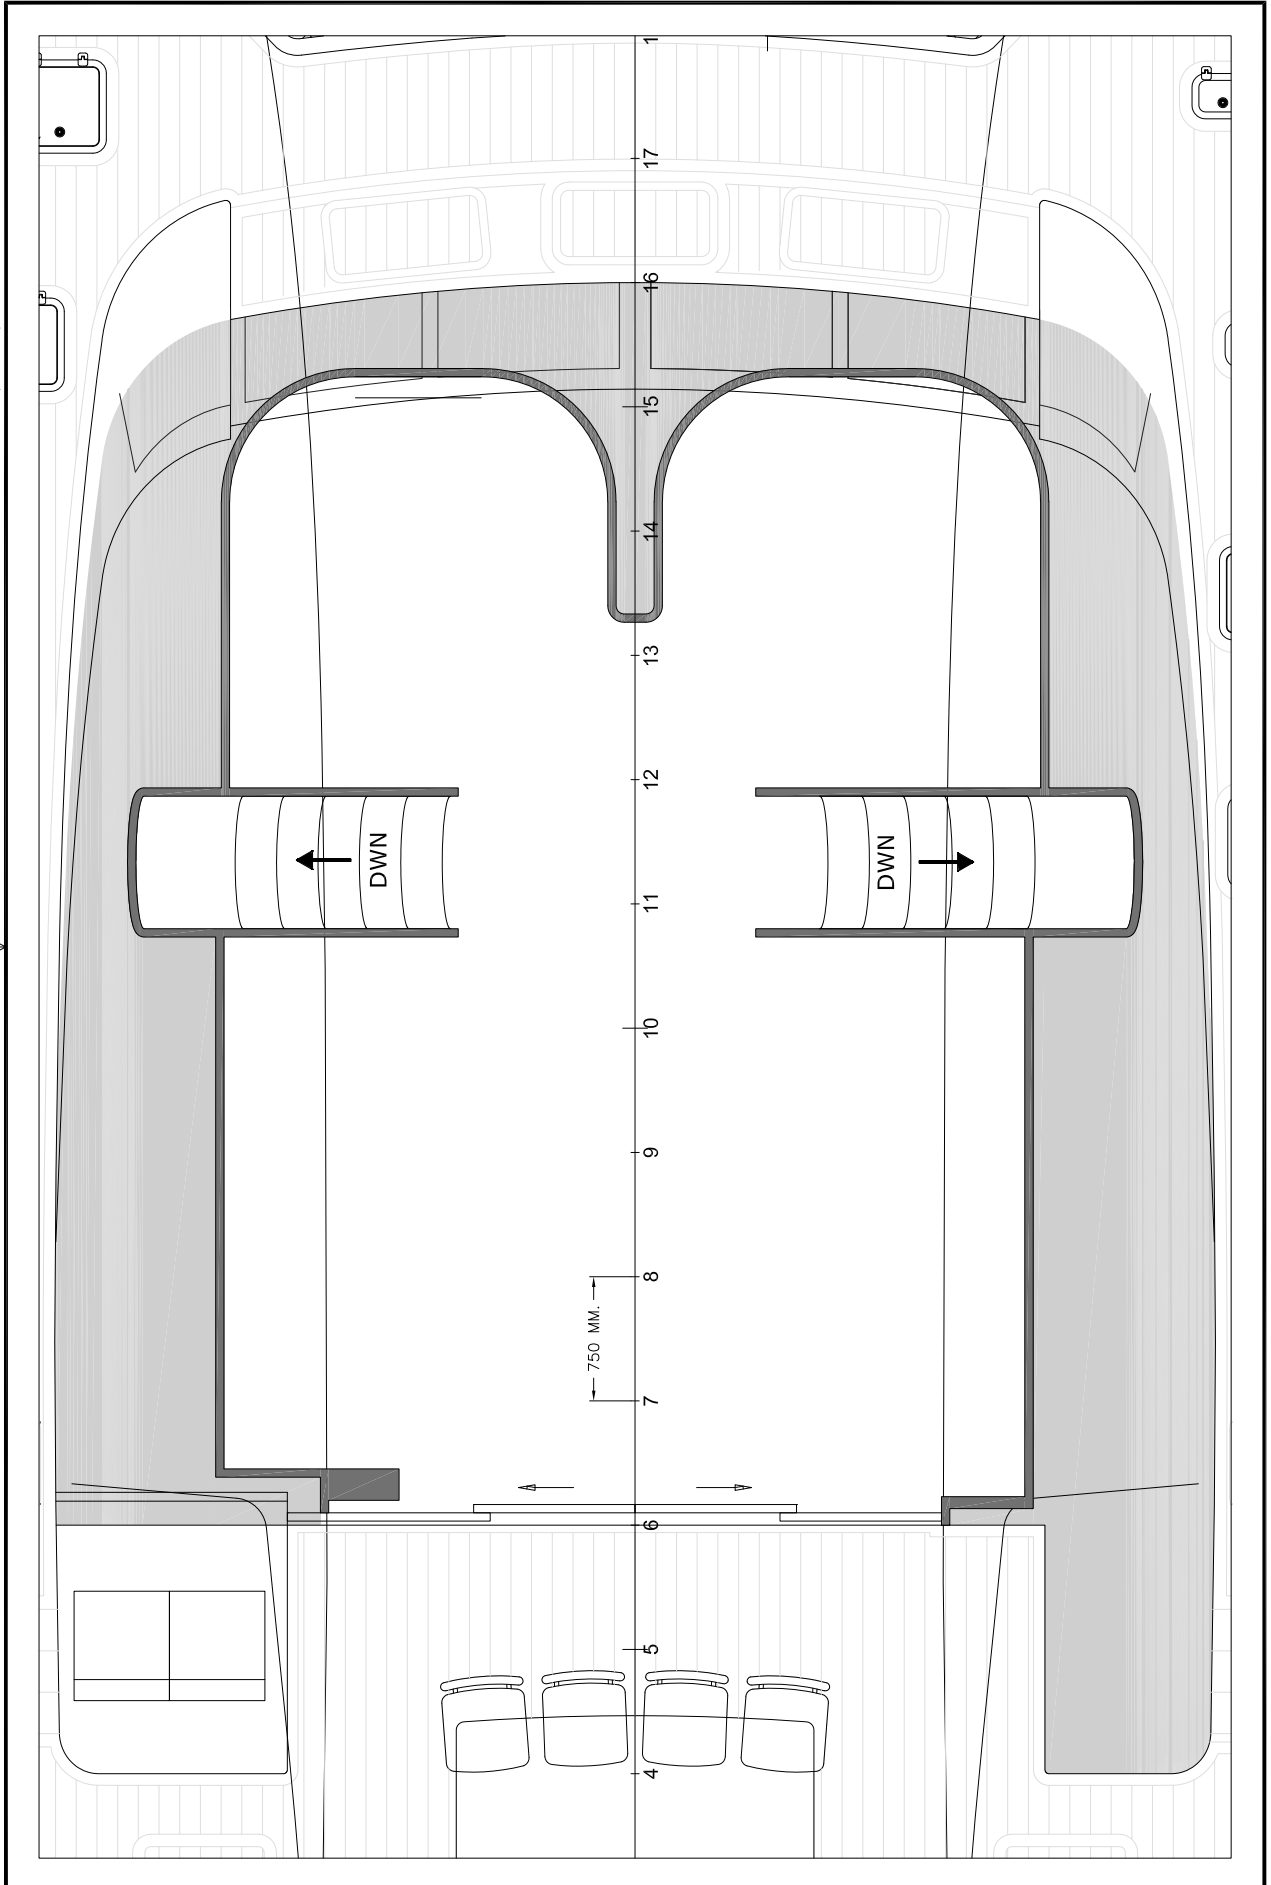

CATA[®] MARIS

19.10.2020.2020

Catmar Explorer 55

Layouts for your creative ideas

Be creative:

Copy the plans and draw in your own ideas and imagination about the layout and design of the decks

Then send us your ideas so that we can check them for feasibility and make you an estimate

MARIMECS – CATMAR EXPLORER 55

SIZE A4 (1:40)

SIZE A4 (1:50)

MARIMECS – CATMAR EXPLORER 55